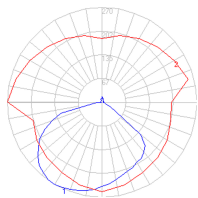

Features & Accessories

- Fully adjustable, articulated arm structure
- Tilttable and 360 degrees rotatable diffuser
- Provided with 10ft cord and plug

Dimensions

Packaging

2 Boxes

1 x 33-15/16" x 10-3/4" x 7-15/16" / 3.09 lbs - 86 cm x 27 cm x 20 cm / 1.4 kg

1 x 4-7/16" x 4-7/16" x 4-7/16" / .55 lbs - 11 cm x 11 cm x 11 cm / .25 kg

Light distribution

Direct

Red = Max Cd. Through Vertical plane

Blue = Max Cd. Through Horizontal plane

Luminaire weight

2.53 lbs / 1.15 kg