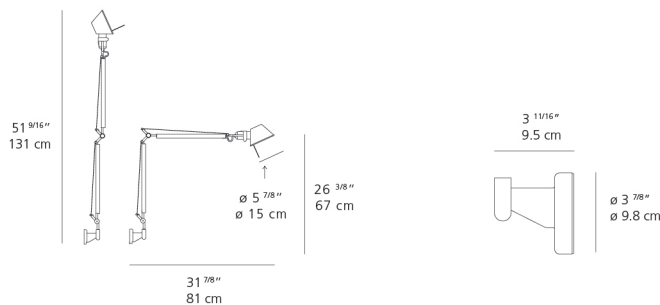

Lamp type	LED-T
Lamp	max 100W E26/A19
Lamp Included	No
Control type	On/Off (On Head)
Input Voltage	120V
Power consumption	N/A
Ballast	N/A

Colors & Finishes

White

Materials

- Arms and diffuser in aluminum
- Joints and tension control knobs in polished die-cast aluminum
- Tension cables in stainless steel
- S-Bracket in polished die-cast aluminum

Features & Accessories

- Fully adjustable, articulated arm structure
- Tilttable and 360 degrees rotatable diffuser
- Provided with 10ft cord and plug

Dimensions

Packaging

2 Boxes

1 x 33-15/16" x 10-3/4" x 7-15/16" / 3.09 lbs - 86 cm x 27 cm x 20 cm / 1.4 kg

1 x 4-7/16" x 4-7/16" x 4-7/16" / .55 lbs - 11 cm x 11 cm x 11 cm / .25 kg

Light distribution

Direct

Red = Max Cd. Through Vertical plane

Blue = Max Cd. Through Horizontal plane

Luminaire weight

2.53 lbs / 1.15 kg