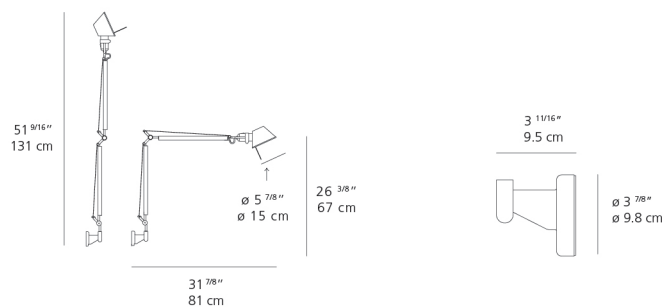

Lamp type	LED-T
Lamp	max 100W E26/A19
Lamp Included	No
Control type	On/Off (On Head)
Input Voltage	120V
Power consumption	N/A
Ballast	N/A

Colors & Finishes

Black

Materials

- Arms and diffuser in aluminum
- Joints and tension control knobs in polished die-cast aluminum
- Tension cables in stainless steel
- S-Bracket in polished die-cast aluminum

Features & Accessories

- Fully adjustable, articulated arm structure
- Tilttable and 360 degrees rotatable diffuser
- Provided with 10ft cord and plug

Dimensions

Packaging

2 Boxes

1 x 33-15/16" x 10-3/4" x 7-15/16" / 3.09 lbs - 86 cm x 27 cm x 20 cm / 1.4 kg

1 x 4-7/16" x 4-7/16" x 4-7/16" / .55 lbs - 11 cm x 11 cm x 11 cm / .25 kg

Light distribution

Direct

Red = Max Cd. Through Vertical plane

Blue = Max Cd. Through Horizontal plane

Luminaire weight

2.53 lbs / 1.15 kg