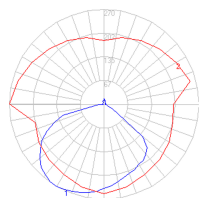

Features & Accessories

- Fully adjustable, articulated arm structure
- Tilttable and 360 degrees rotatable diffuser
- Provided with 10ft cord and plug

Dimensions

Packaging

2 Boxes

1 x 33-15/16" x 10-3/4" x 7-15/16" / 3.09 lbs - 86 cm x 27 cm x 20 cm / 1.4 kg

1 x 4-7/16" x 4-7/16" x 4-7/16" / .55 lbs - 11 cm x 11 cm x 11 cm / .25 kg

Light distribution

Direct

Red = Max Cd. Through Vertical plane

Blue = Max Cd. Through Horizontal plane

Luminaire weight

2.53 lbs / 1.15 kg