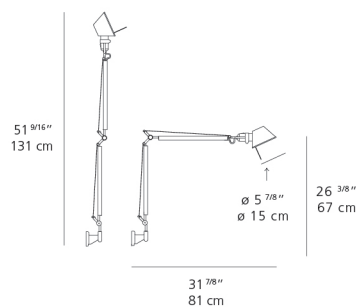

Lamp type	LED-T
Lamp	max 100W E26/A19
Lamp Included	No
Control type	On/Off (On Head)
Input Voltage	120V
Power consumption	N/A
Ballast	N/A

Colors & Finishes

White

Materials

- Arms and diffuser in aluminum
- Joints and tension control knobs in polished die-cast aluminum
- Tension cables in stainless steel
- J-Bracket in polished die-cast aluminum

Features & Accessories

- Fully adjustable, articulated arm structure
- Tilttable and 360 degrees rotatable diffuser
- Provided with 10ft cord and plug
- Cord to be shortened and plug removed by electrician during hardwire installation

Dimensions

Packaging

2 Boxes

1 x 33-15/16" x 10-3/4" x 7-15/16" / 3.09 lbs - 86 cm x 27 cm x 20 cm / 1.4 kg

1 x 7-3/16" x 6-13/16" x 7-3/16" / 1.1 lbs - 18 cm x 17 cm x 18 cm / .5 kg

Light distribution

Red = Max Cd. Through Vertical plane

Blue = Max Cd. Through Horizontal plane

Luminaire weight

2.86 lbs / 1.3 kg

Warranty

5 year Limited warranty,
Upon registration. Click here
to register your purchase.