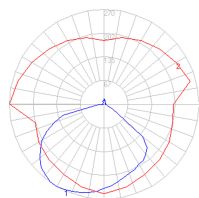

Dimensions

Packaging

2 Boxes

1 x 33-15/16" x 10-3/4" x 7-15/16" / 3.09 lbs - 86 cm x 27 cm x 20 cm / 1.4 kg

1 x 7-3/16" x 6-13/16" x 7-3/16" / 1.1 lbs - 18 cm x 17 cm x 18 cm / .5 kg

Light distribution

Red = Max Cd. Through Vertical plane

Blue = Max Cd. Through Horizontal plane

Luminaire weight

2.86 lbs / 1.3 kg

Warranty

5 year Limited warranty,
Upon registration. Click here
to register your purchase.