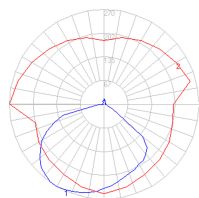

### Dimensions

### Light distribution

Red = Max Cd. Through Vertical plane

Blue = Max Cd. Through Horizontal plane