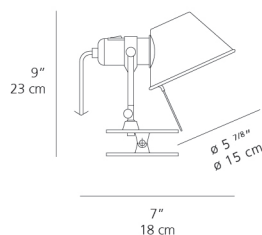

Lamp type	LED-T
Lamp	max 100W E26/A19
Lamp Included	No
Control type	On/Off (On Head)
Input Voltage	120V
Power consumption	N/A
Ballast	N/A

Colors & Finishes

Aluminum

Materials

- Wall support in polished aluminum
- Diffuser in aluminum
- Spring clip in steel

Features & Accessories

- Fully adjustable rotatable and tiltable diffuser
- Spring action clip with maximum opening of 1 3/4" (4,5 cm)

Dimensions

Packaging

1 Box

1 x 10-5/16" x 7-15/16" x 18-9/16" / 1.76 lbs - 26 cm x 20 cm x 47 cm / .8 kg

Light distribution

Direct

Red = Max Cd. Through Vertical plane

Blue = Max Cd. Through Horizontal plane

Luminaire weight

.88 lbs / .4 kg

Warranty

5 year Limited warranty,
Upon registration. Click [here](#)
to register your purchase.