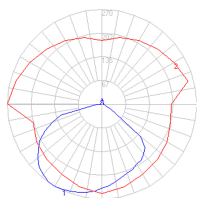

Features & Accessories

- Fully adjustable rotatable and tiltable diffuser
- Spring action clip with maximum opening of 1 3/4" (4,5 cm)

Dimensions

Packaging

1 Box

1 x 10-5/16" x 7-15/16" x 18-9/16" / 1.76 lbs - 26 cm x 20 cm x 47 cm / .8 kg

Light distribution

Direct

Red = Max Cd. Through Vertical plane

Blue = Max Cd. Through Horizontal plane

Luminaire weight

.88 lbs / .4 kg

Warranty

5 year Limited warranty,
Upon registration. Click [here](#)
to register your purchase.