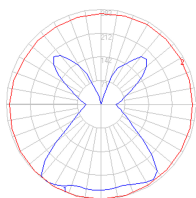

- Structure in aluminum and injection-molded polycarbonate
- Suspension cables in stainless steel

Features & Accessories

- Mounting to standard electrical junction boxes

Dimensions

Packaging

2 Boxes

1 x 9-15/16" x 7-15/16" x 7-15/16" / 2.34 lbs - 25 cm x 20 cm x 20 cm / 1.06 kg

1 x 21-3/4" x 21-3/4" x 15-13/16" / 4.41 lbs - 55 cm x 55 cm x 40 cm / 2 kg

Light distribution

Diffused

Luminaire weight

2.75 lbs / 1.25 kg

Red = Max Cd. Through Vertical plane
Blue = Max Cd. Through Horizontal plane