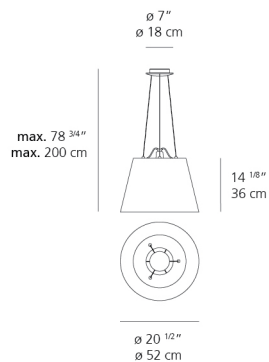

Lamp type	LED-T
Lamp	max 150W E26/A19
Lamp Included	No
Control type	Dimmable 2-Wire
Input Voltage	120V
Power consumption	N/A
Ballast	N/A

Colors & Finishes

- Black (Diffuser)
- Aluminum (Canopy)

Materials

- Structure in aluminum and injection-molded polycarbonate
- Suspension cables in stainless steel

Features & Accessories

- Mounting to standard electrical junction boxes

Dimensions

Packaging

2 Boxes

1 x 9-15/16" x 7-15/16" x 7-15/16" / 2.34 lbs - 25 cm x 20 cm x 20 cm / 1.06 kg

1 x 21-3/4" x 21-3/4" x 15-13/16" / 4.41 lbs - 55 cm x 55 cm x 40 cm / 2 kg

Light distribution

Diffused

Luminaire weight

2.75 lbs / 1.25 kg

Red = Max Cd. Through Vertical plane
Blue = Max Cd. Through Horizontal plane