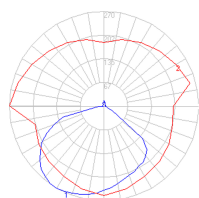

### Dimensions

### Packaging

3 Boxes

1 x 10-1/8" x 8-3/16" x 34-1/8" / 4.19 lbs - 25.5 cm x 20.5 cm x 86.5 cm / 1.9 kg

1 x 41-13/16" x 1-11/16" x 1-11/16" / 1.54 lbs - 106 cm x 4 cm x 4 cm / .7 kg

1 x 15-13/16" x 16-1/4" x 4-7/16" / 16.76 lbs - 40 cm x 41 cm x 11 cm / 7.6 kg

### Light distribution

Direct

### Luminaire weight

17.24 lbs / 7.82 kg

Red = Max Cd. Through Vertical plane

Blue = Max Cd. Through Horizontal plane