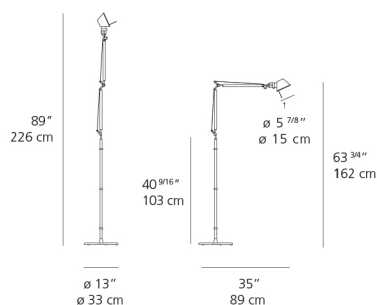

### Dimensions

### Luminaire weight

17.24 lbs / 7.82 kg

Red = Max Cd. Through Vertical plane

Blue = Max Cd. Through Horizontal plane