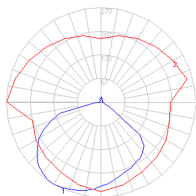

Luminaire weight

1.54 lbs / .7 kg