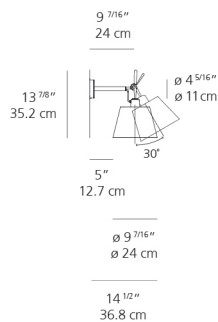

### Dimensions

### Luminaire weight

1.54 lbs / .7 kg

Red = Max Cd. Through Vertical plane

Blue = Max Cd. Through Horizontal plane