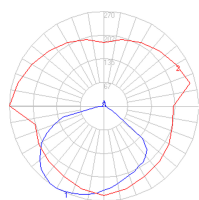

Dimensions

Packaging

2 Boxes

1 x 13-1/2" x 19" x 48-1/8" / 10.58 lbs - 34 cm x 48 cm x 122 cm / 4.8 kg

1 x 13-7/8" x 13-7/8" x 11-7/8" / 1.1 lbs - 35 cm x 35 cm x 30 cm / .5 kg

Light distribution

Direct

Red = Max Cd. Through Vertical plane

Blue = Max Cd. Through Horizontal plane

Luminaire weight

5.07 lbs / 2.3 kg

Warranty

5 year Limited warranty,
Upon registration. Click [here](#)
to register your purchase.