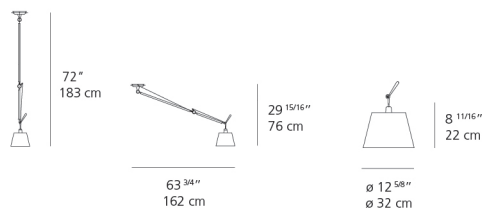

Tolomeo off-center shade suspension w/12" diffuser fiber

SPECIFICATIONS

TOL1042

Design By

Michele De Lucchi
Giancarlo Fassina

Collection

Design

Specifications

Lamp type	LED-T
Lamp	max 100W E26/A19
Lamp Included	No
Control type	Dimmable 2-Wire
Input Voltage	120V
Power consumption	N/A
Ballast	N/A

Colors & Finishes

-  Silver Fiber (Diffuser)
-  Polished Aluminum (Body)
-  Matte Aluminum (Canopy)

Dimensions

Packaging

2 Boxes

1 x 13-1/2" x 19" x 48-1/8" / 10.58 lbs - 34 cm x 48 cm x 122 cm / 4.8 kg

1 x 13-7/8" x 13-7/8" x 11-7/8" / 1.1 lbs - 35 cm x 35 cm x 30 cm / .5 kg

Light distribution

Direct

Red = Max Cd. Through Vertical plane

Blue = Max Cd. Through Horizontal plane

Luminaire weight

5.07 lbs / 2.3 kg

Warranty

5 year Limited warranty,
Upon registration. Click [here](#)
to register your purchase.