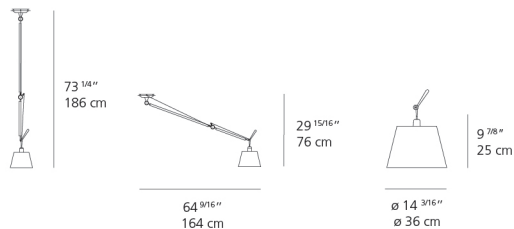

Tolomeo off-center shade suspension w/14" diffuser fiber

SPECIFICATIONS

TOL1044

Design By

Michele De Lucchi
Giancarlo Fassina

Collection

Design

Specifications

Lamp type	LED-T
Lamp	max 100W E26/A19
Lamp Included	No
Control type	Dimmable 2-Wire
Input Voltage	120V
Power consumption	N/A
Ballast	N/A

Colors & Finishes

-  Silver Fiber (Diffuser)
-  Polished Aluminum (Body)
-  Matte Aluminum (Canopy)

Dimensions

Packaging

2 Boxes

1 x 13-1/2" x 19" x 48-1/8" / 10.58 lbs - 34 cm x 48 cm x 122 cm / 4.8 kg

1 x 16-1/4" x 16-1/4" x 13-1/2" / 1.1 lbs - 41 cm x 41 cm x 34 cm / .5 kg

Light distribution

Direct

Red = Max Cd. Through Vertical plane

Blue = Max Cd. Through Horizontal plane

Luminaire weight

5.07 lbs / 2.3 kg

Warranty

5 year Limited warranty,
Upon registration. Click here
to register your purchase.