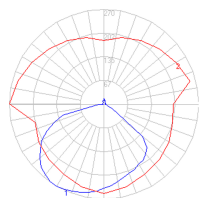

Dimensions

Packaging

2 Boxes

1 x 13-1/2" x 19" x 48-1/8" / 10.58 lbs - 34 cm x 48 cm x 122 cm / 4.8 kg

1 x 16-1/4" x 16-1/4" x 13-1/2" / 1.1 lbs - 41 cm x 41 cm x 34 cm / .5 kg

Light distribution

Direct

Red = Max Cd. Through Vertical plane

Blue = Max Cd. Through Horizontal plane

Luminaire weight

5.07 lbs / 2.3 kg

Warranty

5 year Limited warranty,
Upon registration. Click here
to register your purchase.