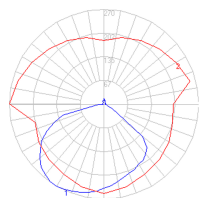

### Dimensions

### Packaging

2 Boxes

1 x 13-1/2" x 19" x 48-1/8" / 10.58 lbs - 34 cm x 48 cm x 122 cm / 4.8 kg

1 x 19-3/8" x 19-3/8" x 13" / 1.1 lbs - 49 cm x 49 cm x 33 cm / .5 kg

### Light distribution

Direct

Red = Max Cd. Through Vertical plane  
Blue = Max Cd. Through Horizontal plane