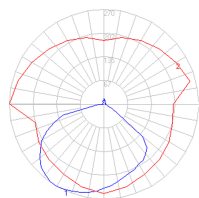

Dimensions

Packaging

2 Boxes

1 x 13-1/2" x 19" x 48-1/8" / 10.58 lbs - 34 cm x 48 cm x 122 cm / 4.8 kg

1 x 13-7/8" x 13-7/8" x 11-7/8" / 1.1 lbs - 35 cm x 35 cm x 30 cm / .5 kg

Light distribution

Direct

Red = Max Cd. Through Vertical plane
Blue = Max Cd. Through Horizontal plane