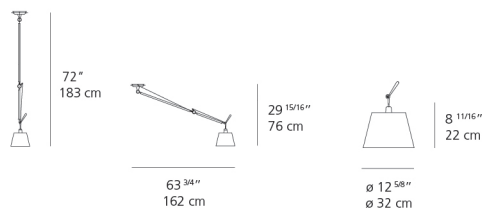

Lamp type	LED-T
Lamp	max 100W E26/A19
Lamp Included	No
Control type	Dimmable 2-Wire
Input Voltage	120V
Power consumption	N/A
Ballast	N/A

Colors & Finishes

-  Black (Diffuser)
-  Polished Aluminum (Body)
-  Matte Aluminum (Canopy)

Dimensions

Packaging

2 Boxes

1 x 13-1/2" x 19" x 48-1/8" / 10.58 lbs - 34 cm x 48 cm x 122 cm / 4.8 kg

1 x 13-7/8" x 13-7/8" x 11-7/8" / 1.1 lbs - 35 cm x 35 cm x 30 cm / .5 kg

Light distribution

Direct

Red = Max Cd. Through Vertical plane
Blue = Max Cd. Through Horizontal plane