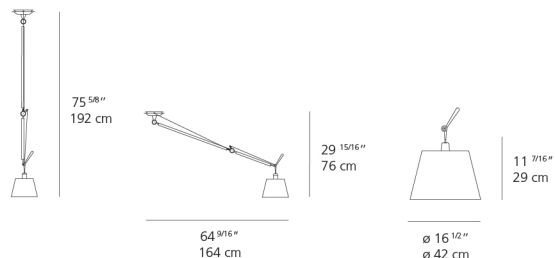

Lamp type	LED-T
Lamp	max 100W E26/A19
Lamp Included	No
Control type	Dimmable 2-Wire
Input Voltage	120V
Power consumption	N/A
Ballast	N/A

Colors & Finishes

-  Black (Diffuser)
-  Polished Aluminum (Body)
-  Matte Aluminum (Canopy)

Dimensions

Packaging

2 Boxes

1 x 13-1/2" x 19" x 48-1/8" / 10.58 lbs - 34 cm x 48 cm x 122 cm / 4.8 kg

1 x 19-3/8" x 19-3/8" x 13" / 1.1 lbs - 49 cm x 49 cm x 33 cm / .5 kg

Light distribution

Direct

Red = Max Cd. Through Vertical plane
Blue = Max Cd. Through Horizontal plane