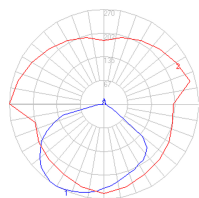

Features & Accessories

- Allows to direct light where needed even when j-box is not centered
- Fully adjustable, articulated arms
- Rotatable ceiling supporting canopy

Dimensions

Packaging

2 Boxes

1 x 13-1/2" x 19" x 48-1/8" / 10.58 lbs - 34 cm x 48 cm x 122 cm / 4.8 kg

1 x 13-7/8" x 13-7/8" x 11-7/8" / 1.1 lbs - 35 cm x 35 cm x 30 cm / .5 kg

Light distribution

Direct

Red = Max Cd. Through Vertical plane

Blue = Max Cd. Through Horizontal plane

Luminaire weight

5.07 lbs / 2.3 kg