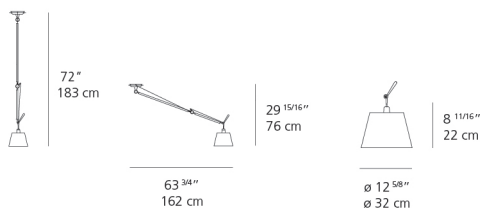

Tolomeo off-center shade suspension w/12" diffuser parchment SPECIFICATIONS

TOL1027

Design By

Michele De Lucchi
Giancarlo Fassina

Collection

Design

Specifications

Lamp type	LED-T
Lamp	max 100W E26/A19
Lamp Included	No
Control type	Dimmable 2-Wire
Input Voltage	120V
Power consumption	N/A
Ballast	N/A

Features & Accessories

- Allows to direct light where needed even when j-box is not centered
- Fully adjustable, articulated arms
- Rotatable ceiling supporting canopy

Dimensions

Packaging

2 Boxes

1 x 13-1/2" x 19" x 48-1/8" / 10.58 lbs - 34 cm x 48 cm x 122 cm / 4.8 kg

1 x 13-7/8" x 13-7/8" x 11-7/8" / 1.1 lbs - 35 cm x 35 cm x 30 cm / .5 kg

Light distribution

Direct

Red = Max Cd. Through Vertical plane

Blue = Max Cd. Through Horizontal plane

Luminaire weight

5.07 lbs / 2.3 kg