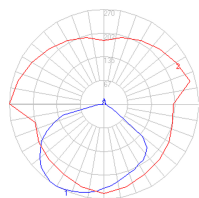

Features & Accessories

- Allows to direct light where needed even when j-box is not centered
- Fully adjustable, articulated arms
- Rotatable ceiling supporting canopy

Dimensions

Packaging

2 Boxes

1 x 13-1/2" x 19" x 48-1/8" / 10.58 lbs - 34 cm x 48 cm x 122 cm / 4.8 kg

1 x 16-1/4" x 16-1/4" x 13-1/2" / 1.1 lbs - 41 cm x 41 cm x 34 cm / .5 kg

Light distribution

Direct

Red = Max Cd. Through Vertical plane

Blue = Max Cd. Through Horizontal plane

Luminaire weight

5.07 lbs / 2.3 kg