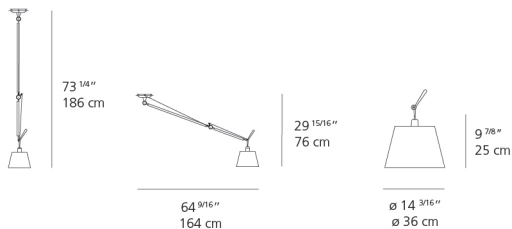

Tolomeo off-center shade suspension w/14" diffuser parchment SPECIFICATIONS

TOL1029

Design By

Michele De Lucchi
Giancarlo Fassina

Collection

Design

Specifications

Lamp type	LED-T
Lamp	max 100W E26/A19
Lamp Included	No
Control type	Dimmable 2-Wire
Input Voltage	120V
Power consumption	N/A
Ballast	N/A

Features & Accessories

- Allows to direct light where needed even when j-box is not centered
- Fully adjustable, articulated arms
- Rotatable ceiling supporting canopy

Dimensions

Packaging

2 Boxes

1 x 13-1/2" x 19" x 48-1/8" / 10.58 lbs - 34 cm x 48 cm x 122 cm / 4.8 kg

1 x 16-1/4" x 16-1/4" x 13-1/2" / 1.1 lbs - 41 cm x 41 cm x 34 cm / .5 kg

Light distribution

Direct

Red = Max Cd. Through Vertical plane

Blue = Max Cd. Through Horizontal plane

Luminaire weight

5.07 lbs / 2.3 kg