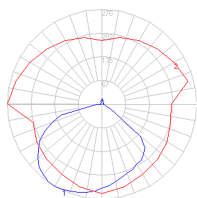

## Dimensions

## Packaging

2 Boxes

1 x 13-1/2" x 19" x 48-1/8" / 10.58 lbs - 34 cm x 48 cm x 122 cm / 4.8 kg

1 x 19-3/8" x 19-3/8" x 13" / 1.1 lbs - 49 cm x 49 cm x 33 cm / .5 kg

## Light distribution

Direct

Red = Max Cd. Through Vertical plane

Blue = Max Cd. Through Horizontal plane