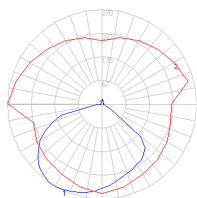

### Dimensions

### Packaging

2 Boxes

1 x 44-3/16" x 14-1/4" x 8-3/8" / 5.29 lbs - 112 cm x 36 cm x 21 cm / 2.4 kg

1 x 11-1/8" x 11-1/8" x 4-1/4" / 9.7 lbs - 28 cm x 28 cm x 10.5 cm / 4.4 kg

### Light distribution

Direct

### Luminaire weight

11.24 lbs / 5.1 kg

Red = Max Cd. Through Vertical plane  
Blue = Max Cd. Through Horizontal plane