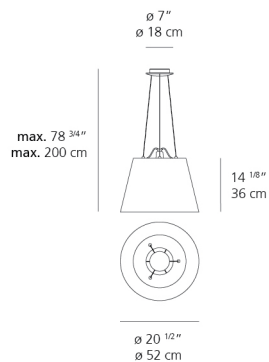

Lamp type	LED-T
Lamp	max 150W E26/A19
Lamp Included	No
Control type	Dimmable 2-Wire
Input Voltage	120V
Power consumption	N/A
Ballast	N/A

Colors & Finishes

- Silver Fiber (Diffuser)
- Aluminum (Canopy)

Materials

- Structure in aluminum and injection-molded polycarbonate
- Suspension cables in stainless steel

Features & Accessories

- Mounting to standard electrical junction boxes

Dimensions

Packaging

2 Boxes

1 x 9-15/16" x 7-15/16" x 7-15/16" / 2.34 lbs - 25 cm x 20 cm x 20 cm / 1.06 kg

1 x 21-3/4" x 21-3/4" x 15-13/16" / 4.41 lbs - 55 cm x 55 cm x 40 cm / 2 kg

Light distribution

Diffused

Luminaire weight

2.75 lbs / 1.25 kg

Warranty

5 year Limited warranty,
Upon registration. Click here
to register your purchase.