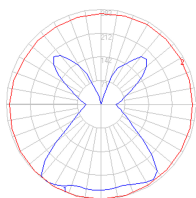

- Structure in aluminum and injection-molded polycarbonate
- Suspension cables in stainless steel

Features & Accessories

- Mounting to standard electrical junction boxes

Dimensions

Packaging

2 Boxes

1 x 9-15/16" x 7-15/16" x 7-15/16" / 2.34 lbs - 25 cm x 20 cm x 20 cm / 1.06 kg

1 x 21-3/4" x 21-3/4" x 15-13/16" / 4.41 lbs - 55 cm x 55 cm x 40 cm / 2 kg

Light distribution

Diffused

Luminaire weight

2.75 lbs / 1.25 kg

Warranty

5 year Limited warranty,
Upon registration. Click here
to register your purchase.

Red = Max Cd. Through Vertical plane

Blue = Max Cd. Through Horizontal plane