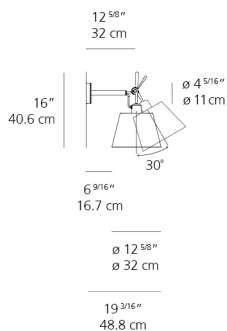

Dimensions

Packaging

2 Boxes

1 x 12-11/16" x 7-15/16" x 19-3/8" / 2.87 lbs - 32 cm x 20 cm x 49 cm / 1.3 kg

1 x 13-7/8" x 13-7/8" x 11-7/8" / 1.1 lbs - 35 cm x 35 cm x 30 cm / .5 kg

Light distribution

Diffused

Red = Max Cd. Through Vertical plane
Blue = Max Cd. Through Horizontal plane

Luminaire weight

1.98 lbs / .9 kg

Warranty

5 year Limited warranty,
Upon registration. Click here
to register your purchase.