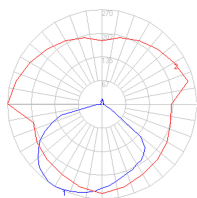

Dimensions

Packaging

2 Boxes

1 x 12-11/16" x 7-15/16" x 19-3/8" / 2.87 lbs - 32 cm x 20 cm x 49 cm / 1.3 kg

1 x 13-7/8" x 13-7/8" x 11-7/8" / 1.1 lbs - 35 cm x 35 cm x 30 cm / .5 kg

Light distribution

Diffused

Red = Max Cd. Through Vertical plane
Blue = Max Cd. Through Horizontal plane

Luminaire weight

1.98 lbs / .9 kg

Warranty

5 year Limited warranty,
Upon registration. Click here
to register your purchase.