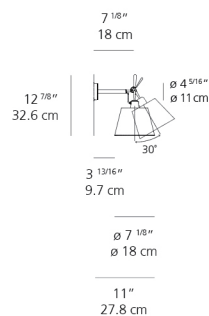

Dimensions

Packaging

2 Boxes

1 x 12-11/16" x 7-15/16" x 19-3/8" / 2.87 lbs - 32 cm x 20 cm x 49 cm / 1.3 kg

1 x 7-15/16" x 7-15/16" x 6-3/8" / .73 lbs - 20 cm x 20 cm x 16 cm / .33 kg

Light distribution

Diffused

Red = Max Cd. Through Vertical plane

Blue = Max Cd. Through Horizontal plane

Luminaire weight

1.58 lbs / .72 kg

Warranty

5 year Limited warranty,
Upon registration. Click here
to register your purchase.