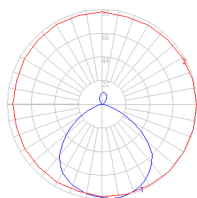

Dimensions

Packaging

2 Boxes

1 x 12-11/16" x 7-15/16" x 19-3/8" / 2.87 lbs - 32 cm x 20 cm x 49 cm / 1.3 kg

1 x 7-15/16" x 7-15/16" x 6-3/8" / .73 lbs - 20 cm x 20 cm x 16 cm / .33 kg

Light distribution

Diffused

Red = Max Cd. Through Vertical plane

Blue = Max Cd. Through Horizontal plane

Luminaire weight

1.58 lbs / .72 kg

Warranty

5 year Limited warranty,
Upon registration. Click here
to register your purchase.