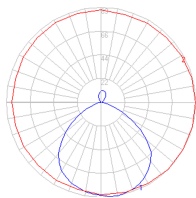

### Dimensions

### Packaging

2 Boxes

1 x 12-11/16" x 7-15/16" x 19-3/8" / 2.87 lbs - 32 cm x 20 cm x 49 cm / 1.3 kg

1 x 7-15/16" x 7-15/16" x 8-3/4" / .44 lbs - 20 cm x 20 cm x 22 cm / .2 kg

### Light distribution

Diffused

### Luminaire weight

1.54 lbs / .7 kg

Red = Max Cd. Through Vertical plane

Blue = Max Cd. Through Horizontal plane