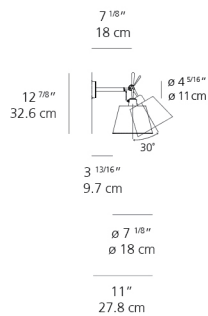

### Dimensions

### Luminaire weight

1.54 lbs / .7 kg

Red = Max Cd. Through Vertical plane

Blue = Max Cd. Through Horizontal plane