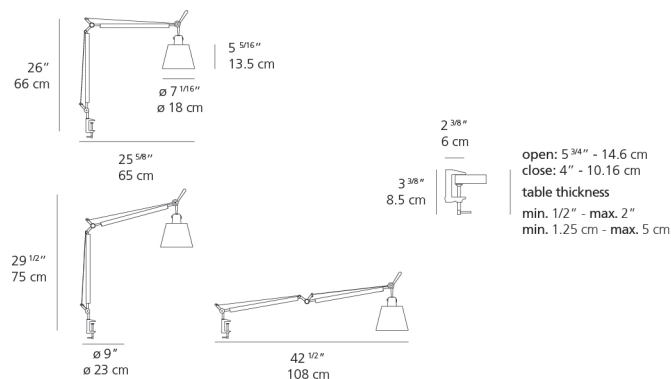

Lamp type	LED-T
Lamp	max 75W E26/A19
Lamp Included	No
Control type	On/Off (On lampholder)
Input Voltage	120V
Power consumption	86.25 WW
Ballast	N/A

Colors & Finishes

- Parchment (Diffuser)
- Aluminum (Body & Clamp)

- Fully adjustable, articulated arms
- Shade remains vertical regardless of arm angle

Dimensions

Packaging

2 Boxes

1 x 9-3/4" x 6-13/16" x 40" / 4.41 lbs - 24.5 cm x 17 cm x 101.5 cm / 2 kg

1 x 5-3/16" x 4-13/16" x 3-5/8" / .44 lbs - 13 cm x 12 cm x 9 cm / .2 kg

Light distribution

Red = Max Cd. Through Vertical plane
Blue = Max Cd. Through Horizontal plane

Luminaire weight

2.18 lbs / .99 kg

Warranty

5 year Limited warranty,
Upon registration. Click here
to register your purchase.