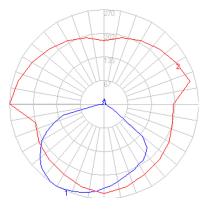

- Fully adjustable, articulated arms
- Shade remains vertical regardless of arm angle

Dimensions

Packaging

2 Boxes

1 x 9-3/4" x 6-13/16" x 40" / 4.41 lbs - 24.5 cm x 17 cm x 101.5 cm / 2 kg

1 x 5-3/16" x 4-13/16" x 3-5/8" / .44 lbs - 13 cm x 12 cm x 9 cm / .2 kg

Light distribution

Red = Max Cd. Through Vertical plane
Blue = Max Cd. Through Horizontal plane

Luminaire weight

2.18 lbs / .99 kg

Warranty

5 year Limited warranty,
Upon registration. Click here
to register your purchase.