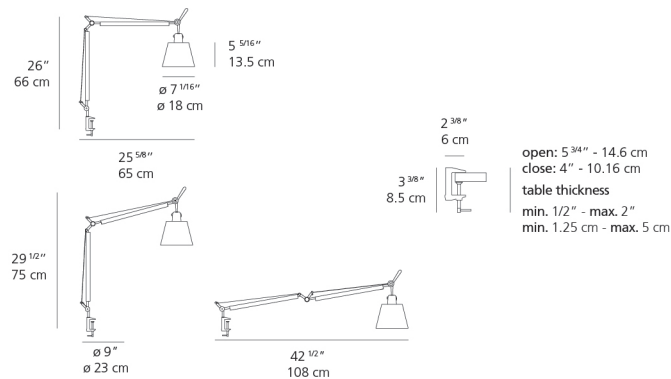

Lamp type	LED-T
Lamp	max 75W E26/A19
Lamp Included	No
Control type	On/Off (On lampholder)
Input Voltage	120V
Power consumption	86.25 WW
Ballast	N/A

Colors & Finishes

- Silver Fiber (Diffuser)
- Aluminum (Body & Clamp)

- Fully adjustable, articulated arms
- Shade remains vertical regardless of arm angle

Dimensions

Packaging

2 Boxes

1 x 9-3/4" x 6-13/16" x 40" / 4.41 lbs - 24.5 cm x 17 cm x 101.5 cm / 2 kg

1 x 5-3/16" x 4-13/16" x 3-5/8" / .44 lbs - 13 cm x 12 cm x 9 cm / .2 kg

Light distribution

Red = Max Cd. Through Vertical plane
Blue = Max Cd. Through Horizontal plane

Luminaire weight

2.18 lbs / .99 kg

Warranty

5 year Limited warranty,
Upon registration. Click here
to register your purchase.