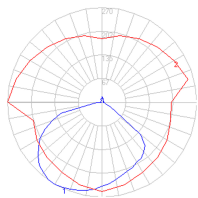

- Fully adjustable, articulated arms
- Shade remains vertical regardless of arm angle

Dimensions

Packaging

2 Boxes

1 x 9-3/4" x 6-13/16" x 40" / 4.41 lbs - 24.5 cm x 17 cm x 101.5 cm / 2 kg

1 x 5-3/16" x 4-13/16" x 3-5/8" / .44 lbs - 13 cm x 12 cm x 9 cm / .2 kg

Light distribution

Red = Max Cd. Through Vertical plane
Blue = Max Cd. Through Horizontal plane

Luminaire weight

2.18 lbs / .99 kg

Warranty

5 year Limited warranty,
Upon registration. Click here
to register your purchase.