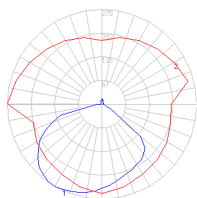

Features & Accessories

- Fully adjustable, articulated arms
- Shade remains vertical regardless of arm angle

Dimensions

Packaging

3 Boxes

1 x 9-3/4" x 6-13/16" x 40" / 4.41 lbs - 24.5 cm x 17 cm x 101.5 cm / 2 kg

1 x 41-13/16" x 1-11/16" x 1-11/16" / 1.54 lbs - 106 cm x 4 cm x 4 cm / .7 kg

1 x 15-13/16" x 16-1/4" x 4-7/16" / 16.76 lbs - 40 cm x 41 cm x 11 cm / 7.6 kg

Light distribution

Direct

Red = Max Cd. Through Vertical plane
Blue = Max Cd. Through Horizontal plane