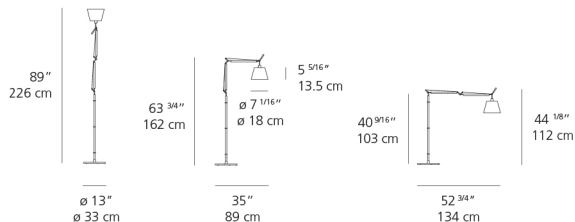

Lamp type	LED-T
Lamp	max 75W E26/A19
Lamp Included	No
Control type	On/Off (On lampholder)
Input Voltage	120V
Power consumption	N/A
Ballast	N/A

Colors & Finishes

- Parchment (Diffuser)
- Aluminum (Body & Base)

Features & Accessories

- Fully adjustable, articulated arms
- Shade remains vertical regardless of arm angle

Dimensions

Packaging

3 Boxes

1 x 9-3/4" x 6-13/16" x 40" / 4.41 lbs - 24.5 cm x 17 cm x 101.5 cm / 2 kg

1 x 41-13/16" x 1-11/16" x 1-11/16" / 1.54 lbs - 106 cm x 4 cm x 4 cm / .7 kg

1 x 15-13/16" x 16-1/4" x 4-7/16" / 16.76 lbs - 40 cm x 41 cm x 11 cm / 7.6 kg

Light distribution

Direct

Red = Max Cd. Through Vertical plane
Blue = Max Cd. Through Horizontal plane