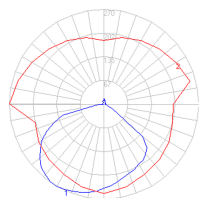

### Dimensions

### Packaging

3 Boxes

1 x 9-3/4" x 6-13/16" x 40" / 4.41 lbs - 24.5 cm x 17 cm x 101.5 cm / 2 kg

1 x 41-13/16" x 1-11/16" x 1-11/16" / 1.54 lbs - 106 cm x 4 cm x 4 cm / .7 kg

1 x 15-13/16" x 16-1/4" x 4-7/16" / 16.76 lbs - 40 cm x 41 cm x 11 cm / 7.6 kg

### Light distribution

Direct

Red = Max Cd. Through Vertical plane  
Blue = Max Cd. Through Horizontal plane