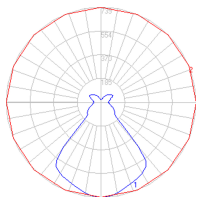

Features & Accessories

- Fully adjustable articulated arm structure
- Interchangeable plug options accommodate most countries electrical outlets

Dimensions

Packaging

4 Boxes

1 x 13-11/16" x 7-15/16" x 44-3/16" / 6.39 lbs - 34.5 cm x 20 cm x 112 cm / 2.9 kg

1 x 16-1/4" x 16-1/4" x 13-1/2" / 1.1 lbs - 41 cm x 41 cm x 34 cm / .5 kg

1 x 16-1/4" x 16-1/4" x 4-13/16" / 37.92 lbs - 41 cm x 41 cm x 12 cm / 17.2 kg

1 x 16-1/4" x 16-1/4" x 4-13/16" / 38.36 lbs - 41 cm x 41 cm x 12 cm / 17.4 kg

Light distribution

Diffused

Red = Max Cd. Through Vertical plane
Blue = Max Cd. Through Horizontal plane

Luminaire weight

77.61 lbs / 35.2 kg

Warranty

5 year limited warranty,
Upon registration. Click here
to register your purchase.