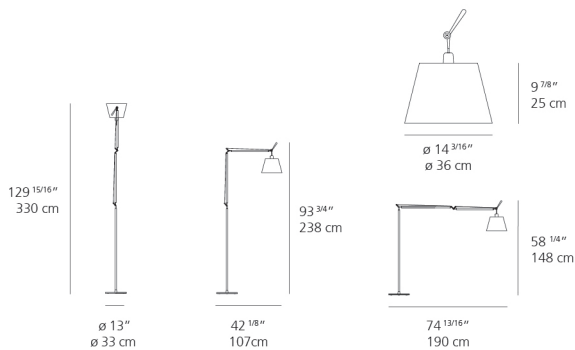

Features & Accessories

- Fully adjustable articulated arm structure
- Interchangeable plug options accommodate most countries electrical outlets

Dimensions

Packaging

4 Boxes

1 x 13-11/16" x 7-15/16" x 44-3/16" / 6.39 lbs - 34.5 cm x 20 cm x 112 cm / 2.9 kg

1 x 16-1/4" x 16-1/4" x 13-1/2" / 1.1 lbs - 41 cm x 41 cm x 34 cm / .5 kg

1 x 16-1/4" x 16-1/4" x 4-13/16" / 37.92 lbs - 41 cm x 41 cm x 12 cm / 17.2 kg

1 x 16-1/4" x 16-1/4" x 4-13/16" / 38.36 lbs - 41 cm x 41 cm x 12 cm / 17.4 kg

Light distribution

Diffused

Red = Max Cd. Through Vertical plane
Blue = Max Cd. Through Horizontal plane

Luminaire weight

77.61 lbs / 35.2 kg

Warranty

5 year limited warranty,
Upon registration. Click here
to register your purchase.