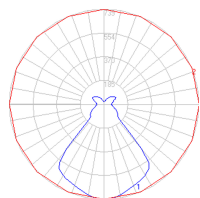

Features & Accessories

- Fully adjustable articulated arm structure
- Interchangeable plug options accommodate most countries electrical outlets

Dimensions

Packaging

4 Boxes

1 x 13-11/16" x 7-15/16" x 44-3/16" / 6.39 lbs - 34.5 cm x 20 cm x 112 cm / 2.9 kg

1 x 19-3/8" x 19-3/8" x 13" / 1.1 lbs - 49 cm x 49 cm x 33 cm / .5 kg

1 x 16-1/4" x 16-1/4" x 4-13/16" / 37.92 lbs - 41 cm x 41 cm x 12 cm / 17.2 kg

1 x 16-1/4" x 16-1/4" x 4-13/16" / 38.36 lbs - 41 cm x 41 cm x 12 cm / 17.4 kg

Light distribution

Diffused

Red = Max Cd. Through Vertical plane
Blue = Max Cd. Through Horizontal plane

Luminaire weight

77.61 lbs / 35.2 kg

Warranty

5 year limited warranty,
Upon registration. Click here
to register your purchase.