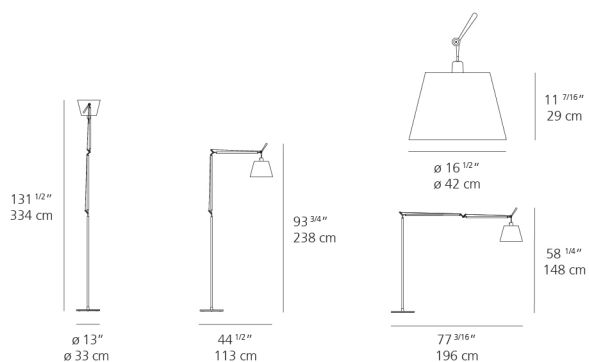

Features & Accessories

- Fully adjustable articulated arm structure
- Interchangeable plug options accommodate most countries electrical outlets

Dimensions

Packaging

4 Boxes

1 x 13-11/16" x 7-15/16" x 44-3/16" / 6.39 lbs - 34.5 cm x 20 cm x 112 cm / 2.9 kg

1 x 19-3/8" x 19-3/8" x 13" / 1.1 lbs - 49 cm x 49 cm x 33 cm / .5 kg

1 x 16-1/4" x 16-1/4" x 4-13/16" / 37.92 lbs - 41 cm x 41 cm x 12 cm / 17.2 kg

1 x 16-1/4" x 16-1/4" x 4-13/16" / 38.36 lbs - 41 cm x 41 cm x 12 cm / 17.4 kg

Light distribution

Diffused

Red = Max Cd. Through Vertical plane
Blue = Max Cd. Through Horizontal plane

Luminaire weight

77.61 lbs / 35.2 kg

Warranty

5 year limited warranty,
Upon registration. Click here
to register your purchase.