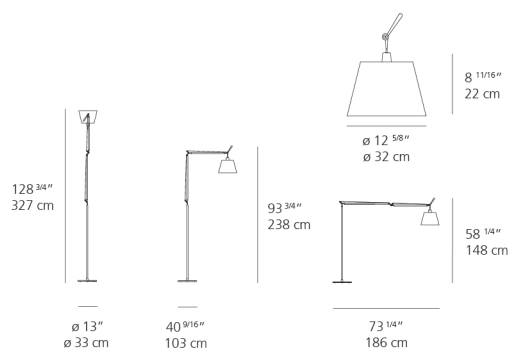

Features & Accessories

- Fully adjustable articulated arm structure
- Interchangeable plug options accommodate most countries electrical outlets

Dimensions

Packaging

4 Boxes

- 1 x 13-11/16" x 7-15/16" x 44-3/16" / 6.39 lbs - 34.5 cm x 20 cm x 112 cm / 2.9 kg
- 1 x 13-7/8" x 13-7/8" x 11-7/8" / 1.1 lbs - 35 cm x 35 cm x 30 cm / .5 kg
- 1 x 16-1/4" x 16-1/4" x 4-13/16" / 37.92 lbs - 41 cm x 41 cm x 12 cm / 17.2 kg
- 1 x 16-1/4" x 16-1/4" x 4-13/16" / 38.36 lbs - 41 cm x 41 cm x 12 cm / 17.4 kg

Light distribution

Diffused

Luminaire weight

77.61 lbs / 35.2 kg

Red = Max Cd. Through Vertical plane
Blue = Max Cd. Through Horizontal plane

Warranty

5 year limited warranty,
Upon registration. Click here
to register your purchase.