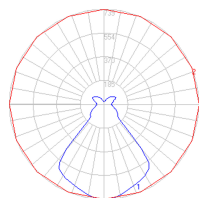

Features & Accessories

- Fully adjustable articulated arm structure
- Interchangeable plug options accommodate most countries electrical outlets

Dimensions

Packaging

4 Boxes

- 1 x 13-11/16" x 7-15/16" x 44-3/16" / 6.39 lbs - 34.5 cm x 20 cm x 112 cm / 2.9 kg
- 1 x 19-3/8" x 19-3/8" x 13" / 1.1 lbs - 49 cm x 49 cm x 33 cm / .5 kg
- 1 x 16-1/4" x 16-1/4" x 4-13/16" / 37.92 lbs - 41 cm x 41 cm x 12 cm / 17.2 kg
- 1 x 16-1/4" x 16-1/4" x 4-13/16" / 38.36 lbs - 41 cm x 41 cm x 12 cm / 17.4 kg

Light distribution

Diffused

Red = Max Cd. Through Vertical plane
Blue = Max Cd. Through Horizontal plane

Luminaire weight

77.61 lbs / 35.2 kg

Warranty

5 year limited warranty,
Upon registration. Click here
to register your purchase.