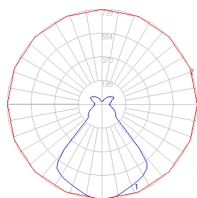

Features & Accessories

- Fully adjustable articulated arm structure
- Interchangeable plug options accommodate most countries electrical outlets

Dimensions

Packaging

4 Boxes

- 1 x 13-11/16" x 7-15/16" x 44-3/16" / 6.39 lbs - 34.5 cm x 20 cm x 112 cm / 2.9 kg
- 1 x 13-7/8" x 13-7/8" x 11-7/8" / 1.1 lbs - 35 cm x 35 cm x 30 cm / .5 kg
- 1 x 16-1/4" x 16-1/4" x 4-13/16" / 37.92 lbs - 41 cm x 41 cm x 12 cm / 17.2 kg
- 1 x 16-1/4" x 16-1/4" x 4-13/16" / 38.36 lbs - 41 cm x 41 cm x 12 cm / 17.4 kg

Light distribution

Diffused

Luminaire weight

77.61 lbs / 35.2 kg

Red = Max Cd. Through Vertical plane
Blue = Max Cd. Through Horizontal plane

Warranty

5 year limited warranty,
Upon registration. Click here
to register your purchase.