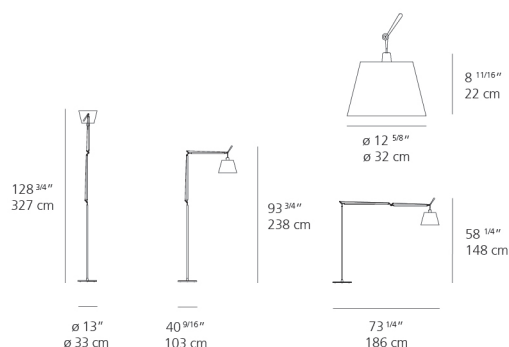

Features & Accessories

- Fully adjustable articulated arm structure
- Interchangeable plug options accommodate most countries electrical outlets

Dimensions

Packaging

4 Boxes

- 1 x 13-11/16" x 7-15/16" x 44-3/16" / 6.39 lbs - 34.5 cm x 20 cm x 112 cm / 2.9 kg
- 1 x 13-7/8" x 13-7/8" x 11-7/8" / 1.1 lbs - 35 cm x 35 cm x 30 cm / .5 kg
- 1 x 16-1/4" x 16-1/4" x 4-13/16" / 37.92 lbs - 41 cm x 41 cm x 12 cm / 17.2 kg
- 1 x 16-1/4" x 16-1/4" x 4-13/16" / 38.36 lbs - 41 cm x 41 cm x 12 cm / 17.4 kg

Light distribution

Diffused

Luminaire weight

77.61 lbs / 35.2 kg

Red = Max Cd. Through Vertical plane
Blue = Max Cd. Through Horizontal plane

Warranty

5 year limited warranty,
Upon registration. Click here
to register your purchase.