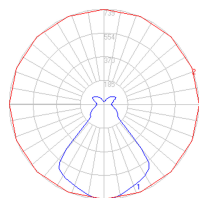

Features & Accessories

- Fully adjustable articulated arm structure
- Interchangeable plug options accommodate most countries electrical outlets

Dimensions

Packaging

4 Boxes

- 1 x 13-11/16" x 7-15/16" x 44-3/16" / 6.39 lbs - 34.5 cm x 20 cm x 112 cm / 2.9 kg
- 1 x 16-1/4" x 16-1/4" x 13-1/2" / 1.1 lbs - 41 cm x 41 cm x 34 cm / .5 kg
- 1 x 16-1/4" x 16-1/4" x 4-13/16" / 37.92 lbs - 41 cm x 41 cm x 12 cm / 17.2 kg
- 1 x 16-1/4" x 16-1/4" x 4-13/16" / 38.36 lbs - 41 cm x 41 cm x 12 cm / 17.4 kg

Light distribution

Diffused

Red = Max Cd. Through Vertical plane
Blue = Max Cd. Through Horizontal plane

Luminaire weight

77.61 lbs / 35.2 kg

Warranty

5 year limited warranty,
Upon registration. Click here
to register your purchase.