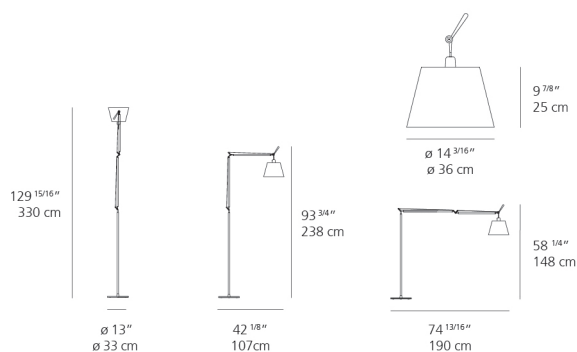

Features & Accessories

- Fully adjustable articulated arm structure
- Interchangeable plug options accommodate most countries electrical outlets

Dimensions

Packaging

4 Boxes

- 1 x 13-11/16" x 7-15/16" x 44-3/16" / 6.39 lbs - 34.5 cm x 20 cm x 112 cm / 2.9 kg
- 1 x 16-1/4" x 16-1/4" x 13-1/2" / 1.1 lbs - 41 cm x 41 cm x 34 cm / .5 kg
- 1 x 16-1/4" x 16-1/4" x 4-13/16" / 37.92 lbs - 41 cm x 41 cm x 12 cm / 17.2 kg
- 1 x 16-1/4" x 16-1/4" x 4-13/16" / 38.36 lbs - 41 cm x 41 cm x 12 cm / 17.4 kg

Light distribution

Diffused

Red = Max Cd. Through Vertical plane
Blue = Max Cd. Through Horizontal plane

Luminaire weight

77.61 lbs / 35.2 kg

Warranty

5 year limited warranty,
Upon registration. Click here
to register your purchase.