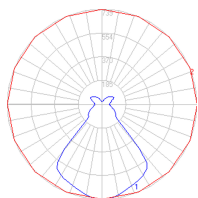

Features & Accessories

- Fully adjustable articulated arm structure
- Interchangeable plug options accommodate most countries electrical outlets

Dimensions

Packaging

4 Boxes

- 1 x 13-11/16" x 7-15/16" x 44-3/16" / 6.39 lbs - 34.5 cm x 20 cm x 112 cm / 2.9 kg
- 1 x 19-3/8" x 19-3/8" x 13" / 1.1 lbs - 49 cm x 49 cm x 33 cm / .5 kg
- 1 x 16-1/4" x 16-1/4" x 4-13/16" / 37.92 lbs - 41 cm x 41 cm x 12 cm / 17.2 kg
- 1 x 16-1/4" x 16-1/4" x 4-13/16" / 38.36 lbs - 41 cm x 41 cm x 12 cm / 17.4 kg

Light distribution

Diffused

Red = Max Cd. Through Vertical plane
Blue = Max Cd. Through Horizontal plane

Luminaire weight

77.61 lbs / 35.2 kg

Warranty

5 year limited warranty,
Upon registration. Click here
to register your purchase.