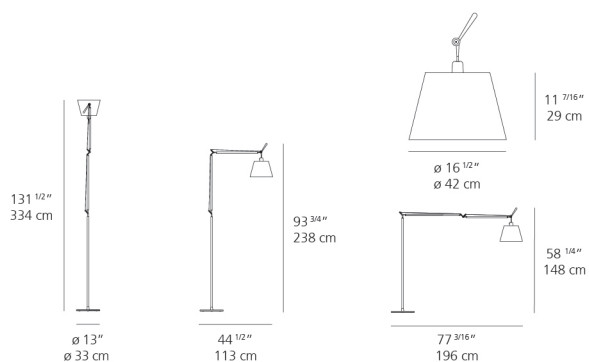

Features & Accessories

- Fully adjustable articulated arm structure
- Interchangeable plug options accommodate most countries electrical outlets

Dimensions

Packaging

4 Boxes

- 1 x 13-11/16" x 7-15/16" x 44-3/16" / 6.39 lbs - 34.5 cm x 20 cm x 112 cm / 2.9 kg
- 1 x 19-3/8" x 19-3/8" x 13" / 1.1 lbs - 49 cm x 49 cm x 33 cm / .5 kg
- 1 x 16-1/4" x 16-1/4" x 4-13/16" / 37.92 lbs - 41 cm x 41 cm x 12 cm / 17.2 kg
- 1 x 16-1/4" x 16-1/4" x 4-13/16" / 38.36 lbs - 41 cm x 41 cm x 12 cm / 17.4 kg

Light distribution

Diffused

Red = Max Cd. Through Vertical plane
Blue = Max Cd. Through Horizontal plane

Luminaire weight

77.61 lbs / 35.2 kg

Warranty

5 year limited warranty,
Upon registration. Click here
to register your purchase.