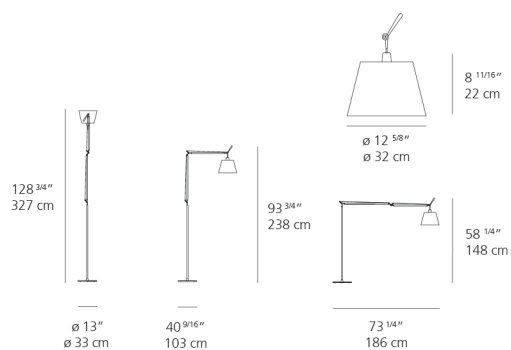

Features & Accessories

- Fully adjustable articulated arm structure
- Interchangeable plug options accommodate most countries electrical outlets

Dimensions

Packaging

4 Boxes

1 x 13-11/16" x 7-15/16" x 44-3/16" / 6.39 lbs - 34.5 cm x 20 cm x 112 cm / 2.9 kg

1 x 13-7/8" x 13-7/8" x 11-7/8" / 1.1 lbs - 35 cm x 35 cm x 30 cm / .5 kg

1 x 16-1/4" x 16-1/4" x 4-13/16" / 37.92 lbs - 41 cm x 41 cm x 12 cm / 17.2 kg

1 x 16-1/4" x 16-1/4" x 4-13/16" / 38.36 lbs - 41 cm x 41 cm x 12 cm / 17.4 kg

Light distribution

Diffused

Luminaire weight

77.61 lbs / 35.2 kg

Red = Max Cd. Through Vertical plane

Blue = Max Cd. Through Horizontal plane

Warranty

5 year limited warranty,
Upon registration. Click here
to register your purchase.