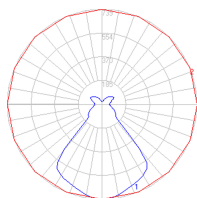

Features & Accessories

- Fully adjustable articulated arm structure
- Interchangeable plug options accommodate most countries electrical outlets

Dimensions

Packaging

4 Boxes

1 x 13-11/16" x 7-15/16" x 44-3/16" / 6.39 lbs - 34.5 cm x 20 cm x 112 cm / 2.9 kg

1 x 13-7/8" x 13-7/8" x 11-7/8" / 1.1 lbs - 35 cm x 35 cm x 30 cm / .5 kg

1 x 16-1/4" x 16-1/4" x 4-13/16" / 37.92 lbs - 41 cm x 41 cm x 12 cm / 17.2 kg

1 x 16-1/4" x 16-1/4" x 4-13/16" / 38.36 lbs - 41 cm x 41 cm x 12 cm / 17.4 kg

Light distribution

Diffused

Luminaire weight

77.61 lbs / 35.2 kg

Red = Max Cd. Through Vertical plane

Blue = Max Cd. Through Horizontal plane

Warranty

5 year limited warranty,
Upon registration. Click here
to register your purchase.