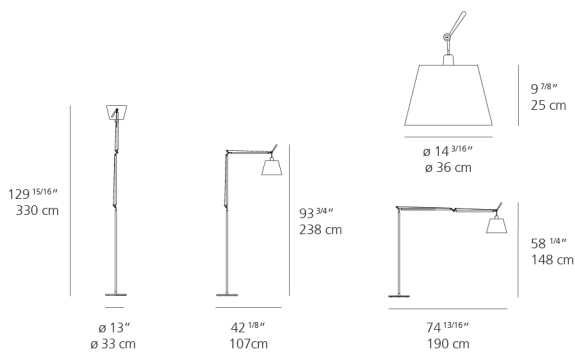

### Dimensions

1 x 16-1/4" x 16-1/4" x 4-13/16" / 38.36 lbs - 41 cm x 41 cm x 12 cm / 17.4 kg

### Luminaire weight

77.61 lbs / 35.2 kg