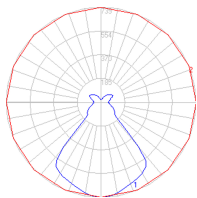

Light distribution

Diffused