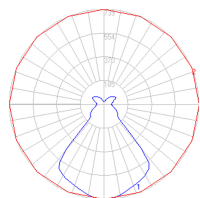

Features & Accessories

- Fully adjustable articulated arm structure
- Interchangeable plug options accommodate most countries electrical outlets

Dimensions

Packaging

4 Boxes

1 x 13-11/16" x 7-15/16" x 44-3/16" / 6.39 lbs - 34.5 cm x 20 cm x 112 cm / 2.9 kg

1 x 19-3/8" x 19-3/8" x 13" / 1.1 lbs - 49 cm x 49 cm x 33 cm / .5 kg

1 x 16-1/4" x 16-1/4" x 4-13/16" / 37.92 lbs - 41 cm x 41 cm x 12 cm / 17.2 kg

1 x 16-1/4" x 16-1/4" x 4-13/16" / 38.36 lbs - 41 cm x 41 cm x 12 cm / 17.4 kg

Light distribution

Diffused

Red = Max Cd. Through Vertical plane

Blue = Max Cd. Through Horizontal plane

Luminaire weight

77.61 lbs / 35.2 kg

Warranty

5 year limited warranty,
Upon registration. Click here
to register your purchase.