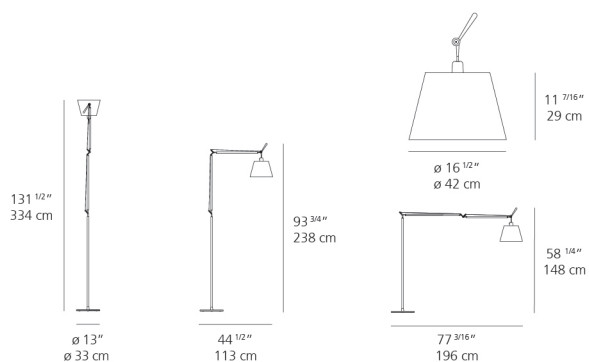

Features & Accessories

- Fully adjustable articulated arm structure
- Interchangeable plug options accommodate most countries electrical outlets

Dimensions

Packaging

4 Boxes

1 x 13-11/16" x 7-15/16" x 44-3/16" / 6.39 lbs - 34.5 cm x 20 cm x 112 cm / 2.9 kg

1 x 19-3/8" x 19-3/8" x 13" / 1.1 lbs - 49 cm x 49 cm x 33 cm / .5 kg

1 x 16-1/4" x 16-1/4" x 4-13/16" / 37.92 lbs - 41 cm x 41 cm x 12 cm / 17.2 kg

1 x 16-1/4" x 16-1/4" x 4-13/16" / 38.36 lbs - 41 cm x 41 cm x 12 cm / 17.4 kg

Light distribution

Diffused

Red = Max Cd. Through Vertical plane

Blue = Max Cd. Through Horizontal plane

Luminaire weight

77.61 lbs / 35.2 kg

Warranty

5 year limited warranty,
Upon registration. Click here
to register your purchase.