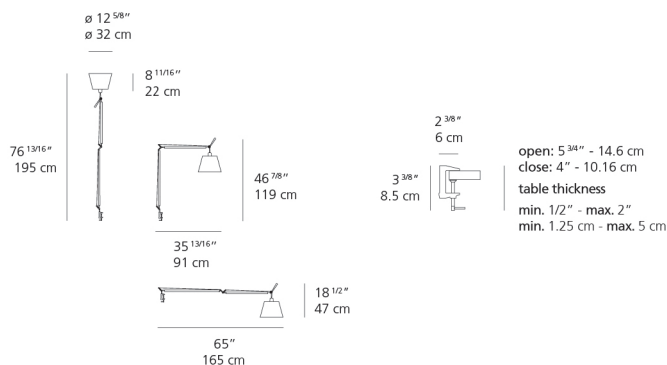

Tolomeo mega LED w/12" diffuser table with clamp - Parchment SPECIFICATIONS

TLM2000

Design By

Michele De Lucchi
Giancarlo Fassina

Collection

Design

Specifications

Delivered lumens	1918lm
Light output ratio	60.89lm/W
Power consumption	31.5W
Led type	29W C.O.B.*
CCT (Correlated Color Temperature)	3000K
CRI (Color Rendering Index)	>80
Life expectancy	50000Hrs
Control type	DIMMABLE (On Head) / DIMMABLE
Input Voltage	120-240V
Driver	Plug-In

Features & Accessories

- Fully adjustable articulated arm structure
- Interchangeable plug options accommodate most countries electrical outlets

Dimensions

Packaging

3 Boxes

1 x 13-11/16" x 7-15/16" x 44-3/16" / 6.39 lbs - 34.5 cm x 20 cm x 112 cm / 2.9 kg

1 x 13-7/8" x 13-7/8" x 11-7/8" / 1.1 lbs - 35 cm x 35 cm x 30 cm / .5 kg

1 x 5-3/16" x 4-13/16" x 3-5/8" / .44 lbs - 13 cm x 12 cm x 9 cm / .2 kg

Light distribution

Diffused

Red = Max Cd. Through Vertical plane
Blue = Max Cd. Through Horizontal plane