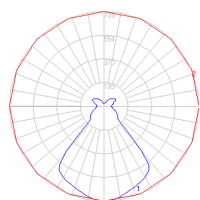

Tolomeo mega LED w/12" diffuser table with clamp - Parchment SPECIFICATIONS

TLM2000

Design By

Michele De Lucchi
Giancarlo Fassina

Collection

Design

Specifications

Delivered lumens	1918lm
Light output ratio	60.89lm/W
Power consumption	31.5W
Led type	29W C.O.B.*
CCT (Correlated Color Temperature)	3000K
CRI (Color Rendering Index)	>80
Life expectancy	50000Hrs
Control type	DIMMABLE (On Head) / DIMMABLE
Input Voltage	120-240V
Driver	Plug-In

Features & Accessories

- Fully adjustable articulated arm structure
- Interchangeable plug options accommodate most countries electrical outlets

Dimensions

Packaging

3 Boxes

1 x 13-11/16" x 7-15/16" x 44-3/16" / 6.39 lbs - 34.5 cm x 20 cm x 112 cm / 2.9 kg

1 x 13-7/8" x 13-7/8" x 11-7/8" / 1.1 lbs - 35 cm x 35 cm x 30 cm / .5 kg

1 x 5-3/16" x 4-13/16" x 3-5/8" / .44 lbs - 13 cm x 12 cm x 9 cm / .2 kg

Light distribution

Diffused

Red = Max Cd. Through Vertical plane
Blue = Max Cd. Through Horizontal plane