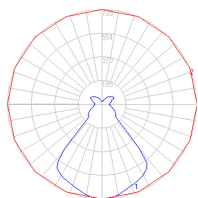

Tolomeo mega LED w/14" diffuser table with clamp - Parchment SPECIFICATIONS

TLM2001

Design By

Michele De Lucchi
Giancarlo Fassina

Collection

Design

Specifications

Delivered lumens	1918lm
Light output ratio	60.89lm/W
Power consumption	31.5W
Led type	29W C.O.B.*
CCT (Correlated Color Temperature)	3000K
CRI (Color Rendering Index)	>80
Life expectancy	50000Hrs
Control type	DIMMABLE (On Head) / DIMMABLE
Input Voltage	120-240V
Driver	Plug-In

Features & Accessories

- Fully adjustable articulated arm structure
- Interchangeable plug options accommodate most countries electrical outlets

Dimensions

Packaging

3 Boxes

1 x 13-11/16" x 7-15/16" x 44-3/16" / 6.39 lbs - 34.5 cm x 20 cm x 112 cm / 2.9 kg

1 x 16-1/4" x 16-1/4" x 13-1/2" / 1.1 lbs - 41 cm x 41 cm x 34 cm / .5 kg

1 x 5-3/16" x 4-13/16" x 3-5/8" / .44 lbs - 13 cm x 12 cm x 9 cm / .2 kg

Light distribution

Diffused

Red = Max Cd. Through Vertical plane
Blue = Max Cd. Through Horizontal plane