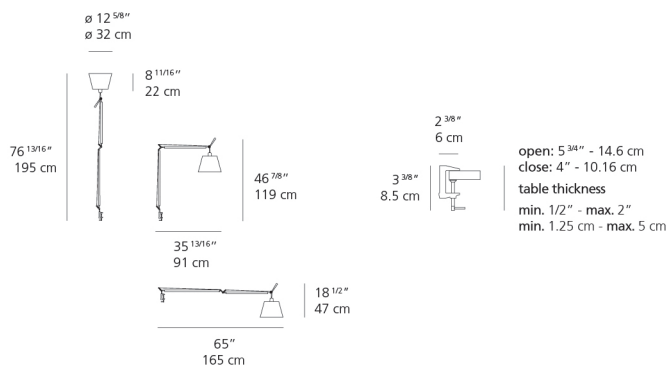

Features & Accessories

- Fully adjustable articulated arm structure
- Interchangeable plug options accommodate most countries electrical outlets

Dimensions

Packaging

3 Boxes

1 x 13-11/16" x 7-15/16" x 44-3/16" / 6.39 lbs - 34.5 cm x 20 cm x 112 cm / 2.9 kg

1 x 13-7/8" x 13-7/8" x 11-7/8" / 1.1 lbs - 35 cm x 35 cm x 30 cm / .5 kg

1 x 5-3/16" x 4-13/16" x 3-5/8" / .44 lbs - 13 cm x 12 cm x 9 cm / .2 kg

Light distribution

Diffused

Red = Max Cd. Through Vertical plane

Blue = Max Cd. Through Horizontal plane

Luminaire weight

3.75 lbs / 1.7 kg

Warranty

5 year limited warranty,
Upon registration. Click here
to register your purchase.