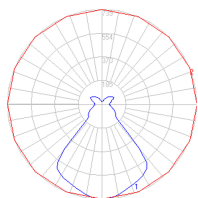

Features & Accessories

- Fully adjustable articulated arm structure
- Interchangeable plug options accommodate most countries electrical outlets

Dimensions

Packaging

3 Boxes

1 x 13-11/16" x 7-15/16" x 44-3/16" / 6.39 lbs - 34.5 cm x 20 cm x 112 cm / 2.9 kg

1 x 13-7/8" x 13-7/8" x 11-7/8" / 1.1 lbs - 35 cm x 35 cm x 30 cm / .5 kg

1 x 5-3/16" x 4-13/16" x 3-5/8" / .44 lbs - 13 cm x 12 cm x 9 cm / .2 kg

Light distribution

Diffused

Red = Max Cd. Through Vertical plane