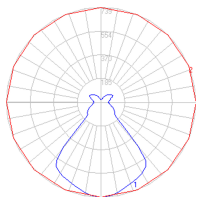

Features & Accessories

- Fully adjustable articulated arm structure
- Interchangeable plug options accommodate most countries electrical outlets

Dimensions

Packaging

3 Boxes

1 x 13-11/16" x 7-15/16" x 44-3/16" / 6.39 lbs - 34.5 cm x 20 cm x 112 cm / 2.9 kg

1 x 16-1/4" x 16-1/4" x 13-1/2" / 1.1 lbs - 41 cm x 41 cm x 34 cm / .5 kg

1 x 5-3/16" x 4-13/16" x 3-5/8" / .44 lbs - 13 cm x 12 cm x 9 cm / .2 kg

Light distribution

Diffused

Red = Max Cd. Through Vertical plane