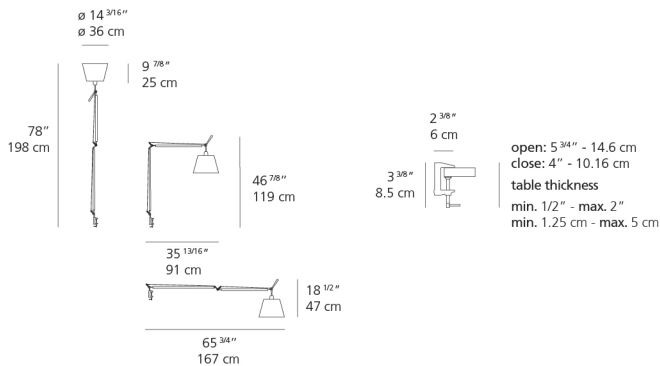

Features & Accessories

- Fully adjustable articulated arm structure
- Interchangeable plug options accommodate most countries electrical outlets

Dimensions

Packaging

3 Boxes

1 x 13-11/16" x 7-15/16" x 44-3/16" / 6.39 lbs - 34.5 cm x 20 cm x 112 cm / 2.9 kg

1 x 16-1/4" x 16-1/4" x 13-1/2" / 1.1 lbs - 41 cm x 41 cm x 34 cm / .5 kg

1 x 5-3/16" x 4-13/16" x 3-5/8" / .44 lbs - 13 cm x 12 cm x 9 cm / .2 kg

Light distribution

Diffused

Red = Max Cd. Through Vertical plane