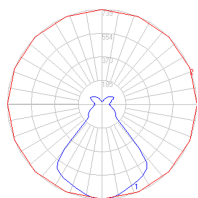

Features & Accessories

- Fully adjustable articulated arm structure
- Interchangeable plug options accommodate most countries electrical outlets

Dimensions

Packaging

3 Boxes

1 x 13-11/16" x 7-15/16" x 44-3/16" / 6.39 lbs - 34.5 cm x 20 cm x 112 cm / 2.9 kg

1 x 19-3/8" x 19-3/8" x 13" / 1.1 lbs - 49 cm x 49 cm x 33 cm / .5 kg

1 x 5-3/16" x 4-13/16" x 3-5/8" / .44 lbs - 13 cm x 12 cm x 9 cm / .2 kg

Light distribution

Diffused

Red = Max Cd. Through Vertical plane
Blue = Max Cd. Through Horizontal plane