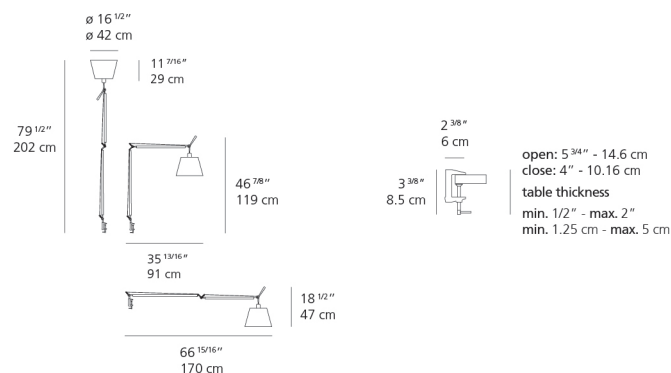

Features & Accessories

- Fully adjustable articulated arm structure
- Interchangeable plug options accommodate most countries electrical outlets

Dimensions

Packaging

3 Boxes

1 x 13-11/16" x 7-15/16" x 44-3/16" / 6.39 lbs - 34.5 cm x 20 cm x 112 cm / 2.9 kg

1 x 19-3/8" x 19-3/8" x 13" / 1.1 lbs - 49 cm x 49 cm x 33 cm / .5 kg

1 x 5-3/16" x 4-13/16" x 3-5/8" / .44 lbs - 13 cm x 12 cm x 9 cm / .2 kg

Light distribution

Diffused

Red = Max Cd. Through Vertical plane
Blue = Max Cd. Through Horizontal plane