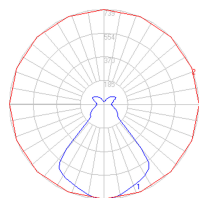

Features & Accessories

- Fully adjustable articulated arm structure
- Interchangeable plug options accommodate most countries electrical outlets

Dimensions

Packaging

3 Boxes

1 x 13-11/16" x 7-15/16" x 44-3/16" / 6.39 lbs - 34.5 cm x 20 cm x 112 cm / 2.9 kg

1 x 13-7/8" x 13-7/8" x 11-7/8" / 1.1 lbs - 35 cm x 35 cm x 30 cm / .5 kg

1 x 5-3/16" x 4-13/16" x 3-5/8" / .44 lbs - 13 cm x 12 cm x 9 cm / .2 kg

Light distribution

Diffused

Red = Max Cd. Through Vertical plane
Blue = Max Cd. Through Horizontal plane