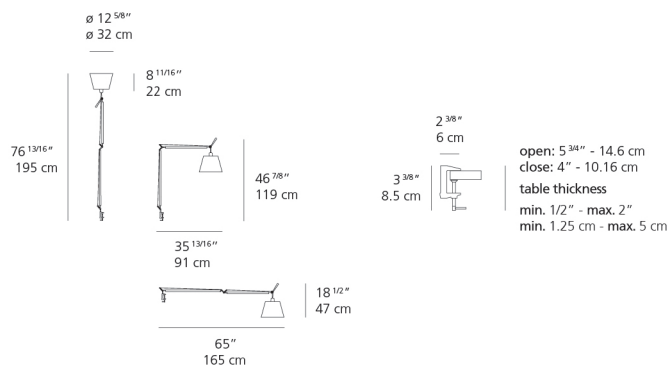

Features & Accessories

- Fully adjustable articulated arm structure
- Interchangeable plug options accommodate most countries electrical outlets

Dimensions

Packaging

3 Boxes

1 x 13-11/16" x 7-15/16" x 44-3/16" / 6.39 lbs - 34.5 cm x 20 cm x 112 cm / 2.9 kg

1 x 13-7/8" x 13-7/8" x 11-7/8" / 1.1 lbs - 35 cm x 35 cm x 30 cm / .5 kg

1 x 5-3/16" x 4-13/16" x 3-5/8" / .44 lbs - 13 cm x 12 cm x 9 cm / .2 kg

Light distribution

Diffused

Red = Max Cd. Through Vertical plane
Blue = Max Cd. Through Horizontal plane