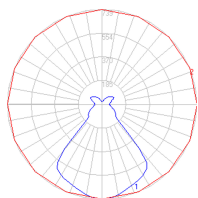

### Dimensions

### Packaging

3 Boxes

1 x 13-11/16" x 7-15/16" x 44-3/16" / 6.39 lbs - 34.5 cm x 20 cm x 112 cm / 2.9 kg

1 x 16-1/4" x 16-1/4" x 13-1/2" / 1.1 lbs - 41 cm x 41 cm x 34 cm / .5 kg

1 x 5-3/16" x 4-13/16" x 3-5/8" / .44 lbs - 13 cm x 12 cm x 9 cm / .2 kg

### Light distribution

Diffused

Red = Max Cd. Through Vertical plane

Blue = Max Cd. Through Horizontal plane