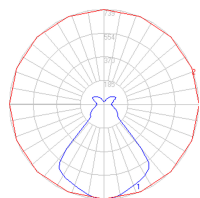

Features & Accessories

- Fully adjustable articulated arm structure
- Interchangeable plug options accommodate most countries electrical outlets

Dimensions

Packaging

3 Boxes

1 x 13-11/16" x 7-15/16" x 44-3/16" / 6.39 lbs - 34.5 cm x 20 cm x 112 cm / 2.9 kg

1 x 19-3/8" x 19-3/8" x 13" / 1.1 lbs - 49 cm x 49 cm x 33 cm / .5 kg

1 x 5-3/16" x 4-13/16" x 3-5/8" / .44 lbs - 13 cm x 12 cm x 9 cm / .2 kg

Light distribution

Diffused

Red = Max Cd. Through Vertical plane
Blue = Max Cd. Through Horizontal plane