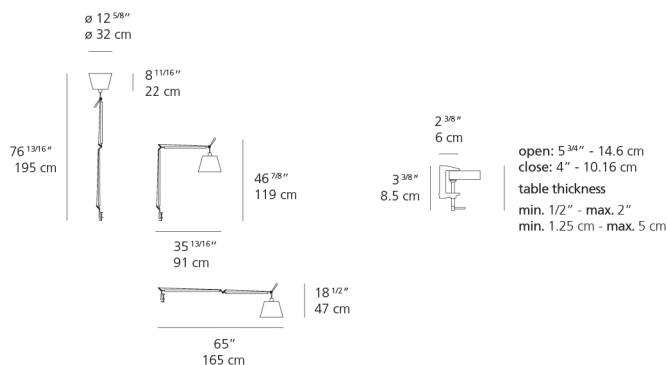

- Fully adjustable articulated arm structure

Dimensions

Packaging

3 Boxes

1 x 44-9/16" x 13-5/16" x 8-3/8" / 6.61 lbs - 113 cm x 33.5 cm x 21 cm / 3 kg

1 x 13-7/8" x 13-7/8" x 11-7/8" / 1.1 lbs - 35 cm x 35 cm x 30 cm / .5 kg

1 x 5-3/16" x 4-13/16" x 3-5/8" / .44 lbs - 13 cm x 12 cm x 9 cm / .2 kg

Light distribution

Diffused

Red = Max Cd. Through Vertical plane
Blue = Max Cd. Through Horizontal plane

Luminaire weight

3.97 lbs / 1.8 kg