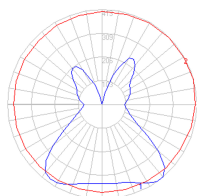

- Fully adjustable articulated arm structure

Dimensions

Packaging

3 Boxes

1 x 44-9/16" x 13-5/16" x 8-3/8" / 6.61 lbs - 113 cm x 33.5 cm x 21 cm / 3 kg

1 x 13-7/8" x 13-7/8" x 11-7/8" / 1.1 lbs - 35 cm x 35 cm x 30 cm / .5 kg

1 x 5-3/16" x 4-13/16" x 3-5/8" / .44 lbs - 13 cm x 12 cm x 9 cm / .2 kg

Light distribution

Diffused

Red = Max Cd. Through Vertical plane
Blue = Max Cd. Through Horizontal plane

Luminaire weight

3.97 lbs / 1.8 kg