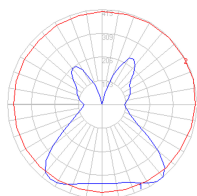

### Dimensions

### Packaging

3 Boxes

1 x 44-9/16" x 13-5/16" x 8-3/8" / 6.61 lbs - 113 cm x 33.5 cm x 21 cm / 3 kg

1 x 16-1/4" x 16-1/4" x 44-1/2" / 1.1 lbs - 41 cm x 41 cm x 34 cm / .5 kg

1 x 5-3/16" x 4-13/16" x 3-5/8" / .44 lbs - 13 cm x 12 cm x 9 cm / .2 kg

### Light distribution

Diffused

Red = Max Cd. Through Vertical plane  
Blue = Max Cd. Through Horizontal plane