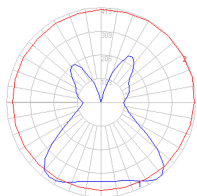

### Dimensions

### Packaging

3 Boxes

1 x 44-9/16" x 13-5/16" x 8-3/8" / 6.61 lbs - 113 cm x 33.5 cm x 21 cm / 3 kg

1 x 13-7/8" x 13-7/8" x 11-7/8" / 1.1 lbs - 35 cm x 35 cm x 30 cm / .5 kg

1 x 5-3/16" x 4-13/16" x 3-5/8" / .44 lbs - 13 cm x 12 cm x 9 cm / .2 kg

### Light distribution

Diffused

Red = Max Cd. Through Vertical plane  
Blue = Max Cd. Through Horizontal plane