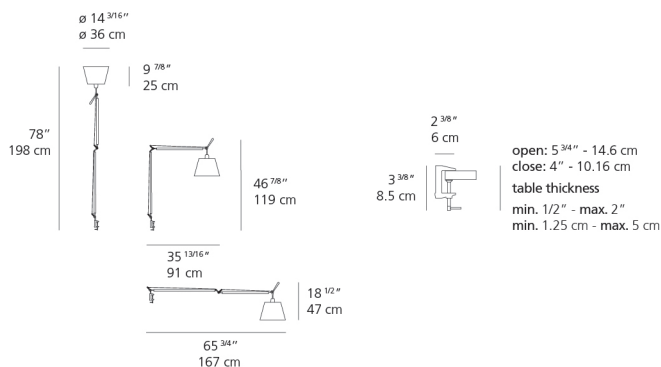

- Fully adjustable articulated arm structure

Dimensions

Packaging

3 Boxes

1 x 44-9/16" x 13-5/16" x 8-3/8" / 6.61 lbs - 113 cm x 33.5 cm x 21 cm / 3 kg

1 x 16-1/4" x 16-1/4" x 44-1/2" / 1.1 lbs - 41 cm x 41 cm x 34 cm / .5 kg

1 x 5-3/16" x 4-13/16" x 3-5/8" / .44 lbs - 13 cm x 12 cm x 9 cm / .2 kg

Light distribution

Diffused

Red = Max Cd. Through Vertical plane
Blue = Max Cd. Through Horizontal plane

Luminaire weight

3.97 lbs / 1.8 kg