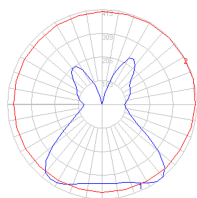

- Fully adjustable articulated arm structure

Dimensions

Packaging

3 Boxes

1 x 44-9/16" x 13-5/16" x 8-3/8" / 6.61 lbs - 113 cm x 33.5 cm x 21 cm / 3 kg

1 x 16-1/4" x 16-1/4" x 44-1/2" / 1.1 lbs - 41 cm x 41 cm x 34 cm / .5 kg

1 x 5-3/16" x 4-13/16" x 3-5/8" / .44 lbs - 13 cm x 12 cm x 9 cm / .2 kg

Light distribution

Diffused

Red = Max Cd. Through Vertical plane
Blue = Max Cd. Through Horizontal plane

Luminaire weight

3.97 lbs / 1.8 kg