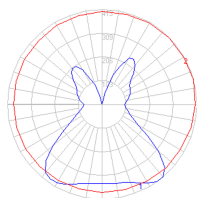

Features & Accessories

- Fully adjustable articulated arm structure

Dimensions

Packaging

3 Boxes

1 x 44-9/16" x 13-5/16" x 8-3/8" / 6.61 lbs - 113 cm x 33.5 cm x 21 cm / 3 kg

1 x 13-7/8" x 13-7/8" x 11-7/8" / 1.1 lbs - 35 cm x 35 cm x 30 cm / .5 kg

1 x 5-3/16" x 4-13/16" x 3-5/8" / .44 lbs - 13 cm x 12 cm x 9 cm / .2 kg

Light distribution

Diffused

Red = Max Cd. Through Vertical plane
Blue = Max Cd. Through Horizontal plane

Luminaire weight

3.97 lbs / 1.8 kg