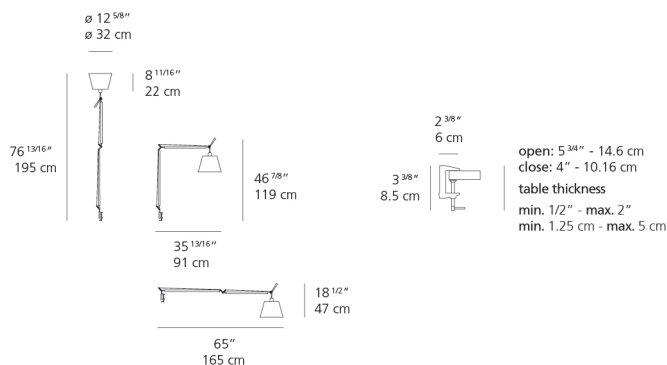

Features & Accessories

- Fully adjustable articulated arm structure

Dimensions

Packaging

3 Boxes

1 x 44-9/16" x 13-5/16" x 8-3/8" / 6.61 lbs - 113 cm x 33.5 cm x 21 cm / 3 kg

1 x 13-7/8" x 13-7/8" x 11-7/8" / 1.1 lbs - 35 cm x 35 cm x 30 cm / .5 kg

1 x 5-3/16" x 4-13/16" x 3-5/8" / .44 lbs - 13 cm x 12 cm x 9 cm / .2 kg

Light distribution

Diffused

Red = Max Cd. Through Vertical plane
Blue = Max Cd. Through Horizontal plane

Luminaire weight

3.97 lbs / 1.8 kg