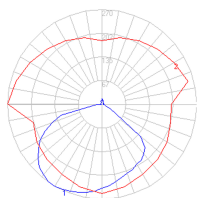

1 x 50-7/8" x 1-11/16" x 1-11/16" / 3.31 lbs - 129 cm x 4 cm x 4 cm / 1.5 kg

1 x 16-1/4" x 16-1/4" x 4-13/16" / 27.78 lbs - 41 cm x 41 cm x 12 cm / 12.6 kg

Light distribution

Diffused

Luminaire weight

33.3 lbs / 15.1 kg

Red = Max Cd. Through Vertical plane
Blue = Max Cd. Through Horizontal plane

Warranty

5 year Limited warranty,
Upon registration. Click here
to register your purchase.