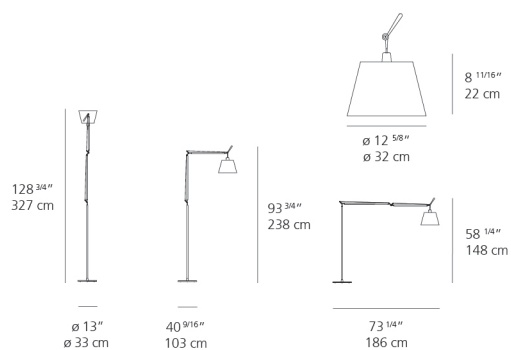

Lamp type	LED-T
Lamp	max 100W E26/A19
Lamp Included	No
Control type	DIMMABLE (On Cord)
Input Voltage	120V
Power consumption	N/A
Ballast	N/A

Colors & Finishes

- Parchment (Diffuser)
- Aluminum (Body & Base)

Features & Accessories

- Fully adjustable articulated arm structure

Dimensions

Packaging

4 Boxes

1 x 44-9/16" x 13-5/16" x 8-3/8" / 6.61 lbs - 113 cm x 33.5 cm x 21 cm / 3 kg

1 x 13-7/8" x 13-7/8" x 11-7/8" / 1.1 lbs - 35 cm x 35 cm x 30 cm / .5 kg

1 x 50-7/8" x 1-11/16" x 1-11/16" / 3.31 lbs - 129 cm x 4 cm x 4 cm / 1.5 kg

1 x 16-1/4" x 16-1/4" x 4-13/16" / 27.78 lbs - 41 cm x 41 cm x 12 cm / 12.6 kg

Light distribution

Diffused

Luminaire weight

33.3 lbs / 15.1 kg