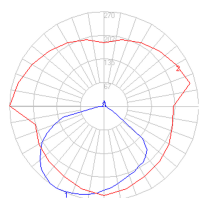

Features & Accessories

- Fully adjustable articulated arm structure

Dimensions

Packaging

4 Boxes

- 1 x 44-9/16" x 13-5/16" x 8-3/8" / 6.61 lbs - 113 cm x 33.5 cm x 21 cm / 3 kg
- 1 x 16-1/4" x 16-1/4" x 44-1/2" / 1.1 lbs - 41 cm x 41 cm x 34 cm / .5 kg
- 1 x 50-7/8" x 1-11/16" x 1-11/16" / 3.31 lbs - 129 cm x 4 cm x 4 cm / 1.5 kg
- 1 x 16-1/4" x 16-1/4" x 4-13/16" / 27.78 lbs - 41 cm x 41 cm x 12 cm / 12.6 kg

Light distribution

Diffused

- Red = Max Cd. Through Vertical plane
- Blue = Max Cd. Through Horizontal plane

Luminaire weight

33.3 lbs / 15.1 kg

Warranty

5 year Limited warranty,
Upon registration. Click here
to register your purchase.