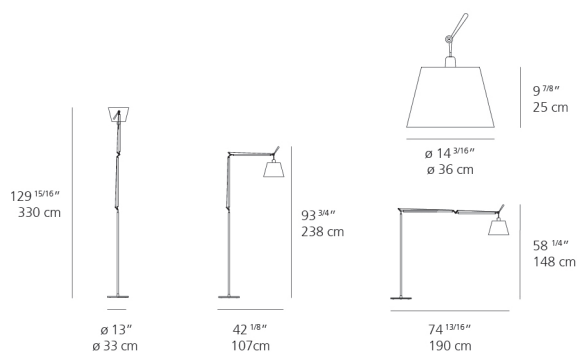

Lamp type	LED-T
Lamp	max 100W E26/A19
Lamp Included	No
Control type	DIMMABLE (On Cord)
Input Voltage	120V
Power consumption	N/A
Ballast	N/A

Colors & Finishes

- Parchment (Diffuser)
- Aluminum (Body & Base)

Features & Accessories

- Fully adjustable articulated arm structure

Dimensions

Packaging

4 Boxes

- 1 x 44-9/16" x 13-5/16" x 8-3/8" / 6.61 lbs - 113 cm x 33.5 cm x 21 cm / 3 kg
- 1 x 16-1/4" x 16-1/4" x 44-1/2" / 1.1 lbs - 41 cm x 41 cm x 34 cm / .5 kg
- 1 x 50-7/8" x 1-11/16" x 1-11/16" / 3.31 lbs - 129 cm x 4 cm x 4 cm / 1.5 kg
- 1 x 16-1/4" x 16-1/4" x 4-13/16" / 27.78 lbs - 41 cm x 41 cm x 12 cm / 12.6 kg

Light distribution

Diffused

- Red = Max Cd. Through Vertical plane
- Blue = Max Cd. Through Horizontal plane

Luminaire weight

33.3 lbs / 15.1 kg

Warranty

5 year Limited warranty,
Upon registration. Click here
to register your purchase.